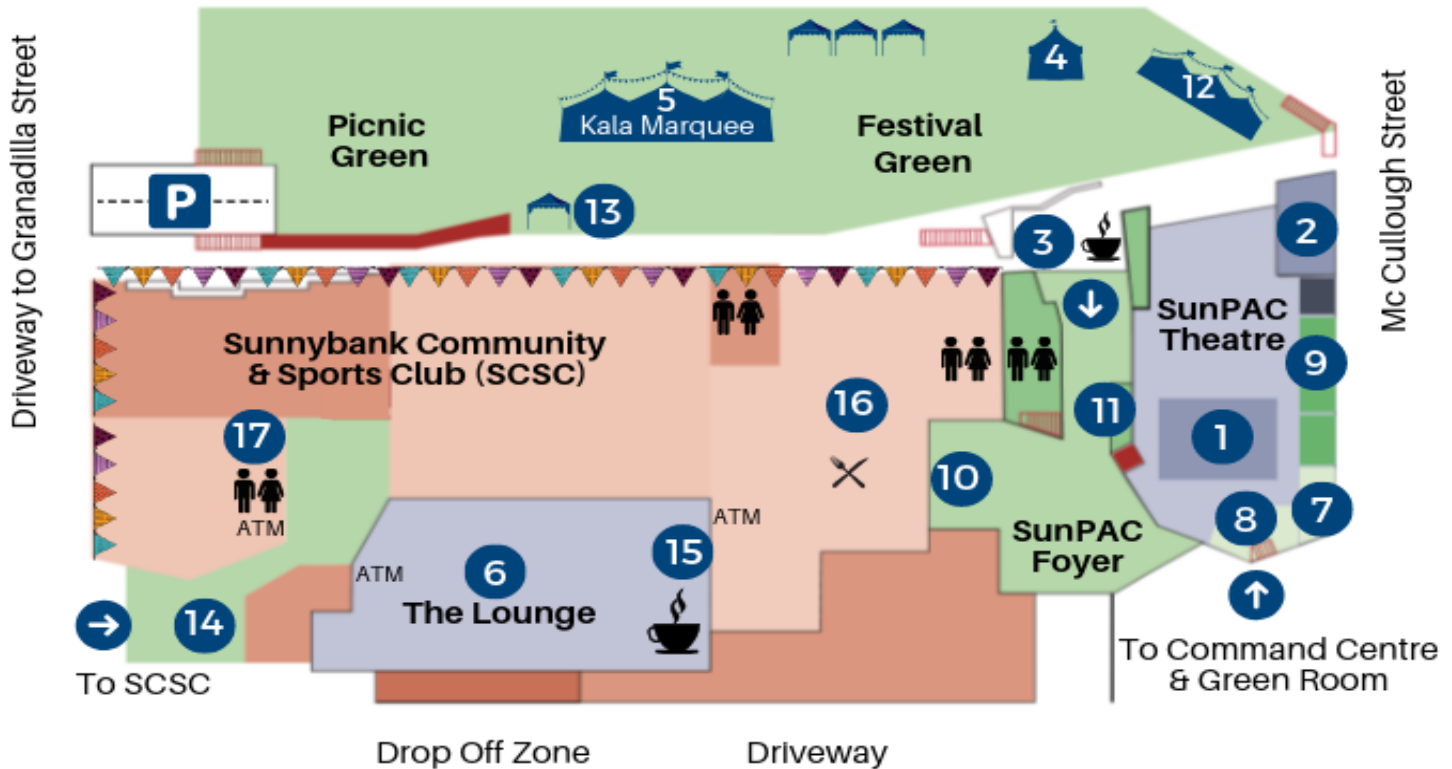

SPRUKU 2019 Festival Precinct

- 1 SunPAC Theatre
 - 2 Maton Workshop Room
 - 3 SunPAC Cafe & Open Mic
 - 4 BUMS Beginners Oasis
 - 5 Kala Marquee
 - 6 SCSC Lounge
 - 7 Command Centre
 - 8 Green Room
 - 9 Dressing Rooms
 - 10 Uke Markets
 - 11 SunPAC Box Office
 - 12 Cloak Room
 - 13 Information & Merch
 - 14 SCSC Sign In Desk
 - 15 Sunrise Espresso Cafe
 - 16 Sunset Bar & Grill
 - 17 Horizon Bar
- ➔ Entrances
P To Underground Car Park