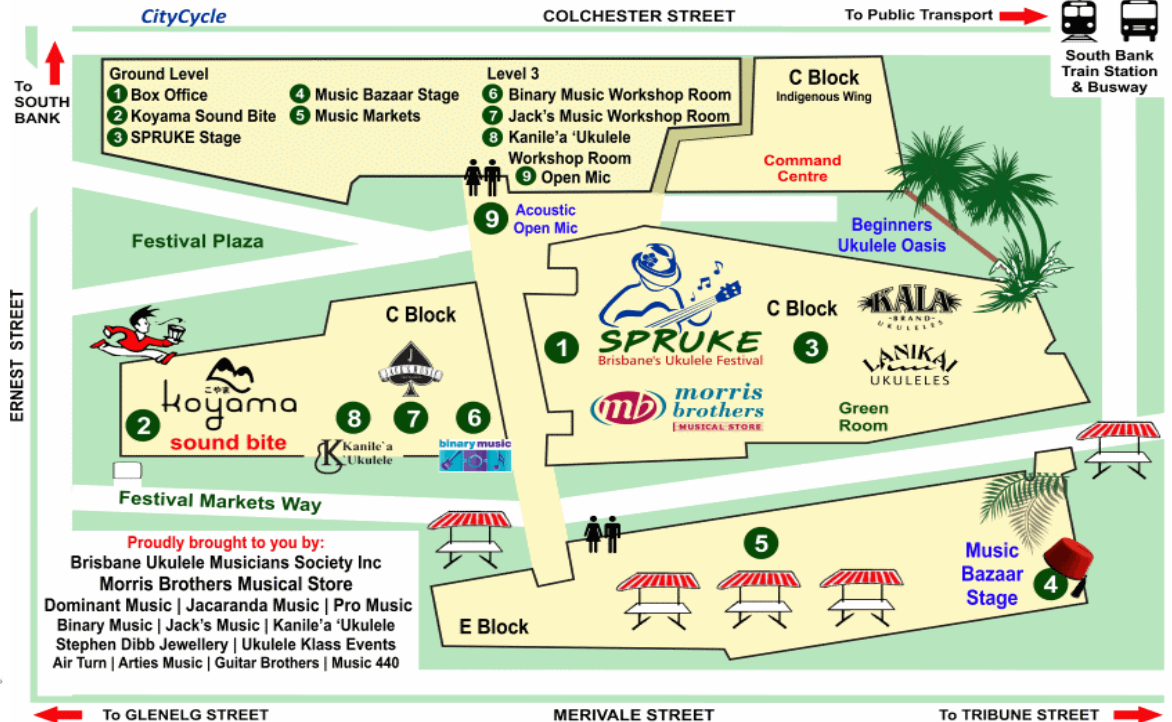

Festival Precinct at South Bank TAFE Campus

2:00 PM	FESTIVAL FINALE
2:15	2:00-2:30 Miss Elm
2:30	2:40-3:10 The Australian Ukulele Show
3:00 PM	ABC Uke Star
3:15	All Stars Finale Jam led by guest performers
3:30	SPRUKE Stage
3:45	SPRUKE Stage
4:00 PM	SPRUKE Stage
4:15	SPRUKE Stage
4:30	SPRUKE Stage
4:45	SPRUKE Stage
5:00 PM	SPRUKE Stage